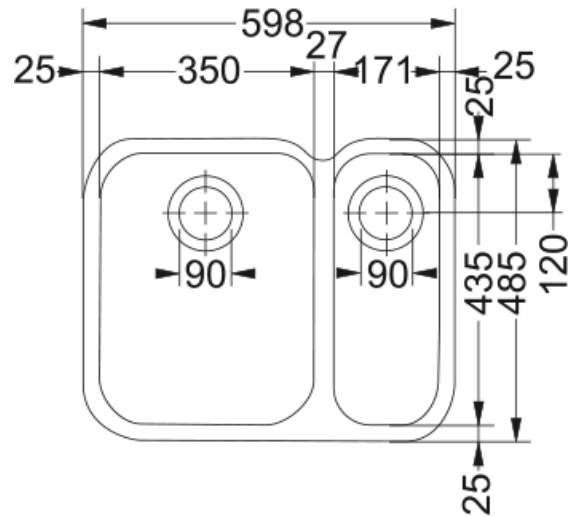

ARIANE ARX 160-D RHSB | 122.0154.946

ARIANE ARX 160-D 598x485mm, Undermount, Right Hand Small Bowl, Silk Stainless Steel, 3½" Semi-Integrated Wastes with Hygienic Overflow. 50 Year Guarantee on all Franke sinks.

Product Information

Sink type	Bowl (no drainer)
Type of material	Stainless steel
Number of bowls	1,5
Colour	Steel
Finish	Stainless steel brushed

Dimensions

External size: right to left	598.0
External size: front to back	485.0
Bowl 1 size: right to left	350.0
Bowl 1 size: front to back	435.0
Bowl 1: depth	175.0
Bowl 2 size: right to left	170.0
Bowl 2 size: front to back	435.0
Bowl 2: depth	130.0

Installation

Minimum cabinet size	60 cm
----------------------	-------

Product specifications

Installation type	Undermount
Waste outlet	3 1/2"
Position of drainer	No drainer

Product Identification

Product brand	FRANKE
Product family	Smart
Model range	Ariane
Approval logo	CE
Approval logo	UKCA