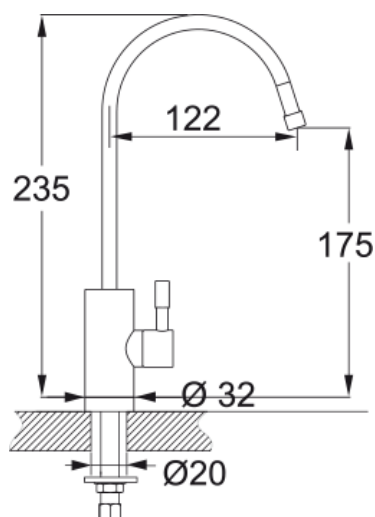

FilterFlow Mini Chrome (UK) | 120.0615.441

FilterFlow Mini Chrome finish, Overall height 235mm, 1 Lever, Ceramic Valve. Delivers Filtered Water, includes ABS Filter Housing Kit with Franke 02 Cartridge. Please use this code to order a product being fitted in the UK or Republic of Ireland.

Product Information

Spout version	J - spout
Colour	Chrome
Type of material	Brass

Dimensions

Tap hole diameter	21 mm
Cartridge dimension	21 mm

Installation

Fixation type	Shank
Water supply hose connection	3/8"

Product specifications

Pressure	High pressure
Version	Swivel spout
Tap operation	Side lever
Tap rotation	360°

Product Identification

Product brand	FRANKE
Product family	Maris
Model range	Mini

Properties

Eco water saving	No
Type of multifunctional system	Water filtration