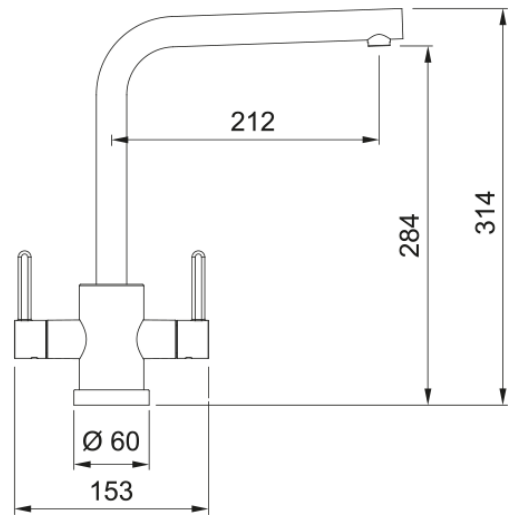

Krios L-Spout Matt Black | 115.0659.342

Krios L-Spout Matt Black finish, Overall height 314mm, Twin Lever, Ceramic Valves.

Product Information

Spout version	L - spout
Colour	Matt Black
Type of material	Brass

Dimensions

Tap hole diameter	35 mm
Cartridge dimension	25 mm

Installation

Fixation type	1 Bolt
Water supply hose connection	1/2"
Water supply hose length	250 mm

Product specifications

Pressure	Low pressure for UK
Version	Swivel
Tap operation	Dual lever
Tap rotation	360°