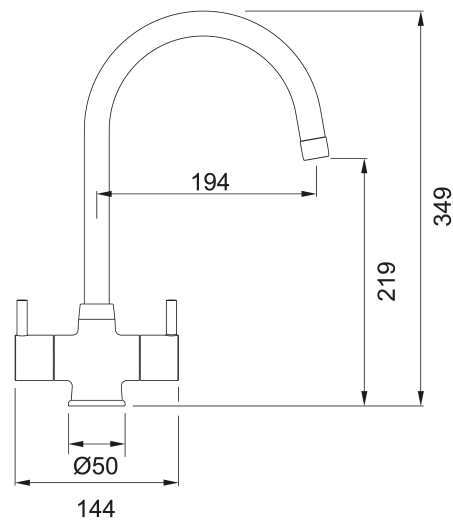

Athena Matt Black | 115.0659.322

Athena Matt Black finish, Overall height 349mm, Twin Lever, Ceramic Valves, Perlator mixes air into the water to give a champagne- like flow, suitable for low pressure systems.

Product Information

Spout version	J - spout
Colour	Matt Black
Type of material	Brass

Dimensions

Height Overall	349.0
Tap hole diameter	35 mm
Cartridge dimension	1/2" headworks

Installation

Fixation type	1 Bolt
Water supply hose connection	1/2"
Water supply hose length	255mm

Product specifications

Pressure	Low pressure for standard
Version	Swivel
Tap operation	Dual lever
Tap rotation	180°

Product Identification

Product brand	FRANKE
Product family	Smart
Model range	Athena

Properties