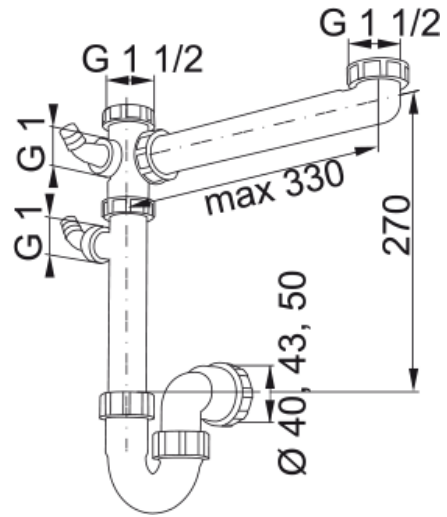

Siphon I Plumbing Kit | 112.0059.946

Siphon I Plumbing Kit, for single bowl sinks. Optimises under-sink cabinet space, manifold with incline & air vent for faster water disposal, unique WDU connector, made from rigid grey polypropylene that is highly resistant to burns, dents, chips and stains.

Product Information

Type of material Plastic

Sub-category Plumbing

Product Identification

Product family None