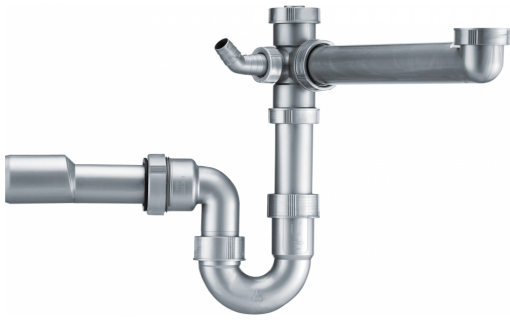

Siphon I Plumbing Kit | 112.0059.946

Siphon I Plumbing Kit, for single bowl sinks. Optimises under-sink cabinet space, manifold with incline & air vent for faster water disposal, unique WDU connector, made from rigid grey polypropylene that is highly resistant to burns, dents, chips and stains.

Product Information

Type of material Plastic

Sub-category Plumbing

Product Identification

Product family None