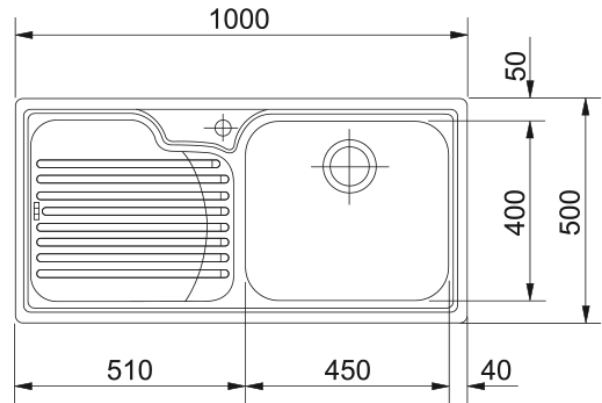

Galassia GAX 611 RHD | 101.0305.141

Technical Data

Product Information

Sink type	Sink (w/ drainer)
Type of material	Stainless steel
Number of bowls	1
Color	Steel
Finish	Stainless steel brushed

Dimensions

External size: right to left	1000.0
External size: front to back	500.0
Bowl 1 size: right to left	450.0
Bowl 1 size: front to back	400.0
Bowl 1: depth	190.0
Cutout inset: right to left	980.0
Cutout inset: front to back	480.0

Installation

Minimum cabinet size	60 cm
----------------------	-------

Product specifications

Installation type	Inset
Waste outlet	3 1/2"
Position of drainer	Right hand side drainer

Product Identification

Product brand	FRANKE
Product family	Smart
Model range	Galassia
Approval logo	CE
Approval logo	UKCA

Properties

Drainers number	1
-----------------	---

Product reversibility	No
Tap ledge	Yes
Waste kit include	Yes
Waste kit type	Manual
Siphon included	No
Number of tap holes	1
Soap dispenser hole	No