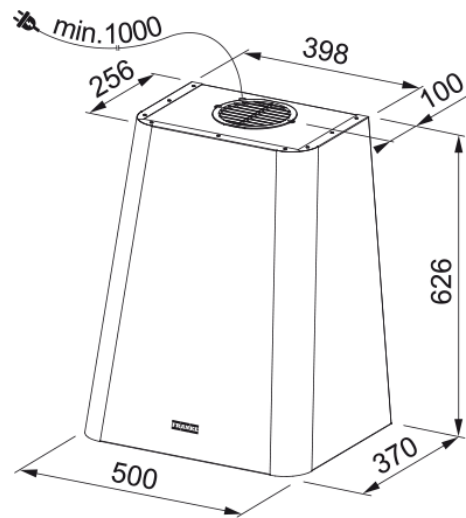

Smart Deco Mustard FSMD 508 YL UK | 335.0589.428

Smart Deco Mustard FSMD 508 YL UK Mustard, Wall Hood, 50cm wide. On-trend hood for a splash of colour. Push button rotary control, 3 speeds, LED bar. NB Optional Chimney Kit available. Includes Charcoal Filter if fitting hood in recirculatory mode.

Product Information

Hood category	Special shape
Finish	Dusty mustard

Dimensions

Width in mm	500.0
Diam. air outlet	150

Energy specifications

Plug type	GB
Annual energy consumption AEC	48.2
F. dynamic efficiency class	A
Light Efficiency Class	A
Grease filtering efficiency cl	D
Motor voltage	220-240V 50-60Hz
Motor Gr comm.name	SP 600 A+
Number of motor	1

Properties

Number of lamp	1
Lamp type	Led Bar Slim 3000K
Remote control	No

Waterproof	No
UI type	PCB
Speed number	3
Speed setting	No
24H	No
Delay	No
Sensor self start	No
WI-FI	No
Filter typology	Cassette
Type of filter	Aluminium
Charcoal filter	Yes