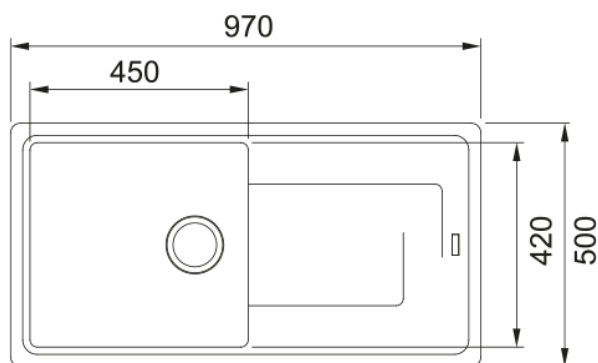

## Gemini GMD 611-97 Urban Grey | 143.0671.504

Gemini GMD 611-97 Urban Grey, 970x500mm, Inset, Reversible, Tectonite, 3½" Semi-Integrated Waste with Round overflow. 50 Year Guarantee on all Franke sinks. This product is available through our Authorised Internet Partners and National Retailers - please click on the 'Find a Franke Retailer' below. Please quote Product Name and Code as Article Number may differ.

### Dimensions

External size: right to left	970.0
External size: front to back	500.0
Bowl 1 size: right to left	450.0
Bowl 1 size: front to back	420.0
Bowl 1: depth	190.0
Cutout inset: right to left	950.0
Cutout inset: front to back	480.0

### Installation

Minimum cabinet size	60 cm
----------------------	-------

### Product specifications

Installation type	Inset
Waste outlet	3 1/2"
Position of drainer	Reversible drainer