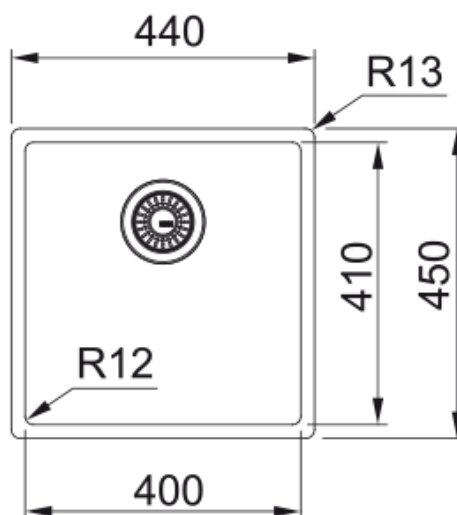

Mythos Masterpiece BXM 210/110-40 Gold | 127.0674.582

Mythos Masterpeice BXM 210/110-40, Gold PVD coating and nanocoating with F-Inox Technology, Stainless Steel, can be installed as a slim-top, flushmount or undermount, 1 bowl without drainer, 400mm x 410mm, 3 1/2". Includes colour coordinated bottom grid and semi- integrated waste with matching overflow. Additional coloured strainer bowl and rollamat can be bought. 50 Year Guarantee on all Franke sinks. 50 Year Guarantee on all Franke sinks. Available early 2025.

Product Information

Sink type	Bowl (no drainer)
Type of material	Stainless steel
Number of bowls	1
Colour	Gold
Finish	Pvd

Dimensions

External size: right to left	440.0
External size: front to back	450.0
Bowl 1 size: right to left	400.0
Bowl 1 size: front to back	410.0
Bowl 1: depth	200.0

Installation

Minimum cabinet size	45 cm
----------------------	-------

Product specifications

Installation type	Flushmount
Installation type	Undermount
Installation type	Slimtop
Waste outlet	3 1/2"
Position of drainer	No drainer
Bowl 1: accessory ledge	no
Active Twist Compatibility	No
Installation Device	Fastfix