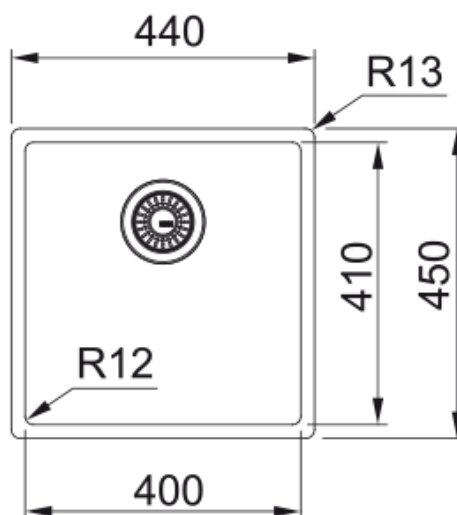

MMBXM 210/110-40 Anthracite | 127.0674.537

Mythos Masterpiece BXM 210/110-40, Anthracite PVD coating and nanocoating with F-Inox Technology, Stainless Steel, can be installed as a slim-top, flushmount or undermount, 1 bowl without drainer, 400mm x 410mm, 3 1/2". Includes colour coordinated bottom grid and semi-integrated waste with matching overflow. Additional coloured strainer bowl and rollamat can be bought. 50 Year Guarantee on all Franke sinks. Available early 2025.

Product Information

Sink type	Bowl (no drainer)
Type of material	Stainless steel
Number of bowls	1
Colour	Anthracite
Finish	Pvd

Dimensions

External size: right to left	440.0
External size: front to back	450.0
Bowl 1 size: right to left	400.0
Bowl 1 size: front to back	410.0
Bowl 1: depth	200.0

Installation

Minimum cabinet size	45 cm
----------------------	-------

Product specifications

Installation type	Flushmount
Installation type	Slimtop
Installation type	Undermount
Waste outlet	3 1/2"
Position of drainer	No drainer
Bowl 1: accessory ledge	no
Active Twist Compatibility	No
Installation Device	Fastfix