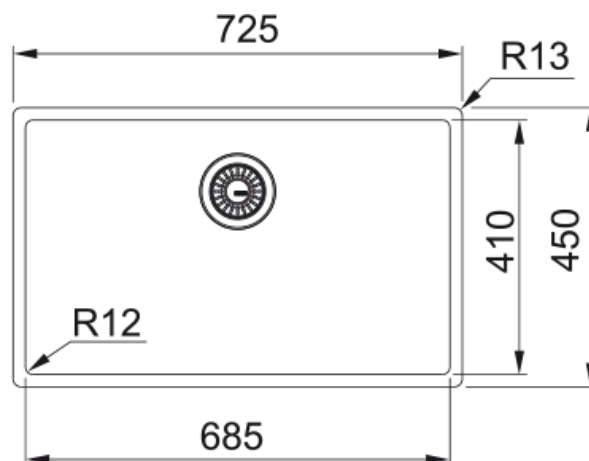

MM BXM 210/110-68 Anthracite | 127.0674.440

Mythos Masterpeice BXM 210/110-68, Anthracite PVD coating and nanocoating with F-Inox Technology, Stainless Steel, can be installed as a slim-top, flushmount or undermount, 1 bowl without drainer, 685mm x 410mm, 3 1/2". Includes colour coordinated bottom grid and semi-integrated waste with matching overflow. Additional coloured strainer bowl and rollamat can be bought. 50 Year Guarantee on all Franke sinks. 50 Year Guarantee on all Franke sinks. Available early 2025.

Product Information

Sink type	Bowl (no drainer)
Type of material	Stainless steel
Number of bowls	1
Colour	Anthracite
Finish	Pvd

Dimensions

External size: right to left	725.0
External size: front to back	450.0
Bowl 1 size: right to left	685.0
Bowl 1 size: front to back	410.0
Bowl 1: depth	200.0

Installation

Minimum cabinet size	80 cm
----------------------	-------

Product specifications

Installation type	Flushmount
Installation type	Slimtop
Installation type	Undermount
Waste outlet	3 1/2"
Position of drainer	No drainer
Bowl 1: accessory ledge	no
Active Twist Compatibility	No
Installation Device	Fastfix