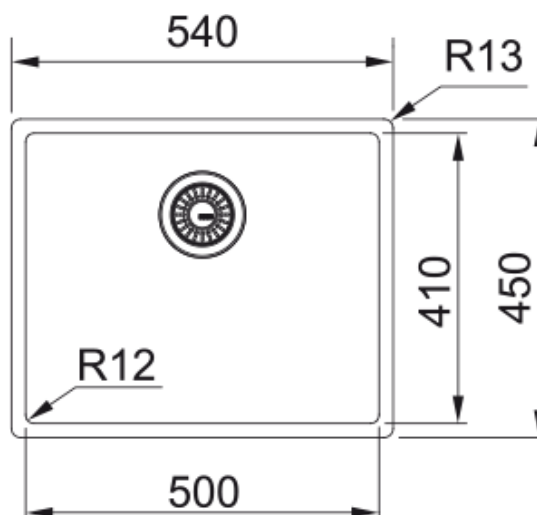

Mythos Masterpiece BXM 210/110-50 Gold | 127.0674.362

Mythos Masterpeice BXM 210/110-50, Gold PVD coating and nanocoating with F-Inox Technology, Stainless Steel, can be installed as a slim-top, flushmount or undermount, 1 bowl without drainer, 500mm x 410mm, 3 1/2". Includes colour coordinated bottom grid and semi- integrated waste with matching overflow. Additional coloured strainer bowl and rollamat can be bought. 50 Year Guarantee on all Franke sinks. 50 Year Guarantee on all Franke sinks.

Product Information

Sink type	Bowl (no drainer)
Type of material	Stainless steel
Number of bowls	1
Colour	Gold
Finish	Pvd

Dimensions

External size: right to left	540.0
External size: front to back	450.0
Bowl 1 size: right to left	500.0
Bowl 1 size: front to back	410.0
Bowl 1: depth	200.0

Installation

Minimum cabinet size	55 cm
----------------------	-------

Product specifications

Installation type	Flushmount
Installation type	Undermount
Installation type	Slimtop
Waste outlet	3 1/2"
Position of drainer	No drainer
Bowl 1: accessory ledge	no
Active Twist Compatibility	No
Installation Device	Fastfix