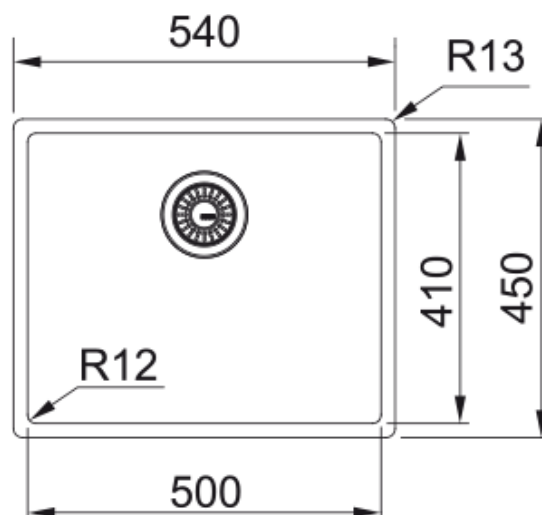

## MM BXM 210/110-50 Anthracite | 127.0672.129

Mythos Masterpeice BXM 210/110-50, Anthracite PVD coating and nanocoating with F-Inox Technology, Stainless Steel, can be installed as a slim-top, flushmount or undermount, 1 bowl without drainer, 500mm x 410mm, 3 1/2". Includes colour coordinated bottom grid and semi-integrated waste with matching overflow. Additional coloured strainer bowl and rollamat can be bought. 50 Year Guarantee on all Franke sinks. 50 Year Guarantee on all Franke sinks. Available early 2025.

### Dimensions

External size: right to left	540.0
External size: front to back	450.0
Bowl 1 size: right to left	500.0
Bowl 1 size: front to back	410.0
Bowl 1: depth	200.0

### Installation

Minimum cabinet size	55 cm
----------------------	-------