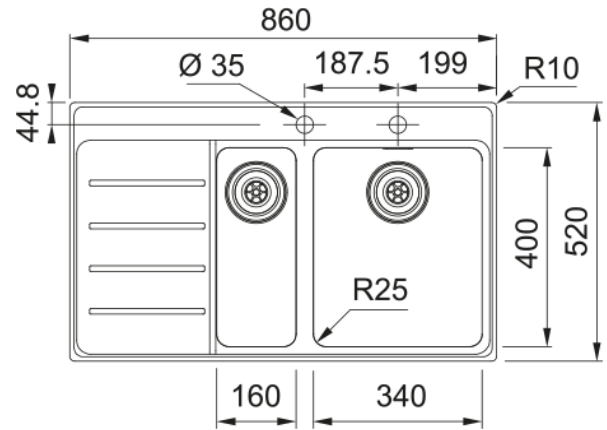

MYTHOS PLUS MYX 251 TPL SS LHD | 127.0640.514

MYTHOS PLUS MYX 251 TPL SS 860x520 stainless steel brushed, with left hand drainer, with tap ledge, with 2 tap holes, with push knob waste 3 1/2" with overflow set, with push-knob round stainless steel, with round drain cover, with strainer bowl stainless steel, with chopping board. 50 Year Guarantee on all Franke sinks.

Product Information

Sink type	Sink (w/ drainer)
Type of material	Stainless steel
Number of bowls	1,5
Colour	Steel
Finish	Stainless steel brushed

Dimensions

External size: right to left	860.0
External size: front to back	520.0
Bowl 1 size: right to left	340.0
Bowl 1 size: front to back	400.0
Bowl 1: depth	200.0
Bowl 2 size: right to left	160.0
Bowl 2 size: front to back	400.0
Bowl 2: depth	150.0

Installation

Minimum cabinet size	60 cm
----------------------	-------

Product specifications

Installation type	Flushmount
Waste outlet	3 1/2"
Position of drainer	Left hand side drainer

Product Identification