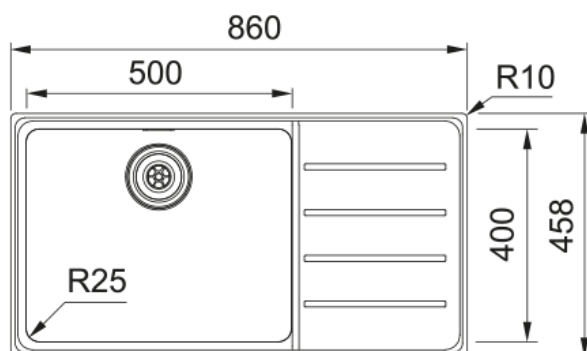

# MYTHOS PLUS MYX 211 SS RHD | 127.0640.513

MYTHOS PLUS MYX 211 SS 860x520 stainless steel brushed, with right hand drainer, no tap hole, with push knob waste 3 1/2" with overflow set, with push-knob round stainless steel, with round drain cover, with strainer bowl stainless steel, with chopping board. 50 Year Guarantee on all Franke sinks.

## Dimensions

External size: right to left	860.0
External size: front to back	458.0
Bowl 1 size: right to left	500.0
Bowl 1 size: front to back	400.0
Bowl 1: depth	200.0

## Installation

Minimum cabinet size	60 cm
----------------------	-------

## Product specifications

Installation type	Flushmount
Waste outlet	3 1/2"
Position of drainer	Right hand side drainer