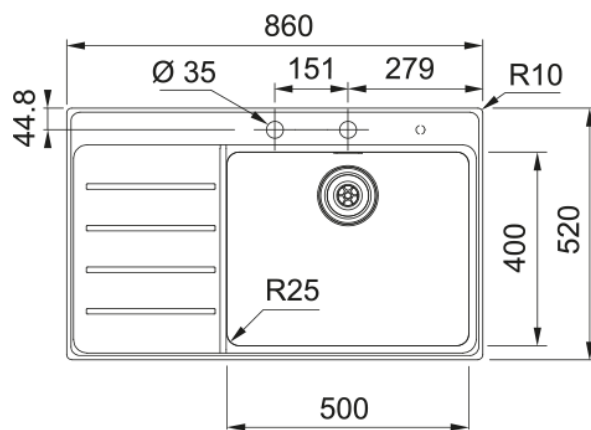

MYTHOS PLUS MYX 211 TPL SS LHD | 127.0640.219

MYTHOS PLUS MYX 211 TPL SS 860x520 stainless steel brushed, with left hand drainer, with tap ledge, with 2 tap holes, with push knob waste 3 1/2" with overflow set, with push-knob round stainless steel, with round drain cover, with strainer bowl stainless steel, with chopping board. 50 Year Guarantee on all Franke sinks.

Product Information

Sink type	Sink (w/ drainer)
Type of material	Stainless steel
Number of bowls	1
Colour	Steel
Finish	Stainless steel brushed

Dimensions

External size: right to left	860.0
External size: front to back	520.0
Bowl 1 size: right to left	500.0
Bowl 1 size: front to back	400.0
Bowl 1: depth	200.0

Installation

Minimum cabinet size	60 cm
----------------------	-------

Product specifications

Installation type	Flushmount
Waste outlet	3 1/2"
Position of drainer	Left hand side drainer

Product Identification