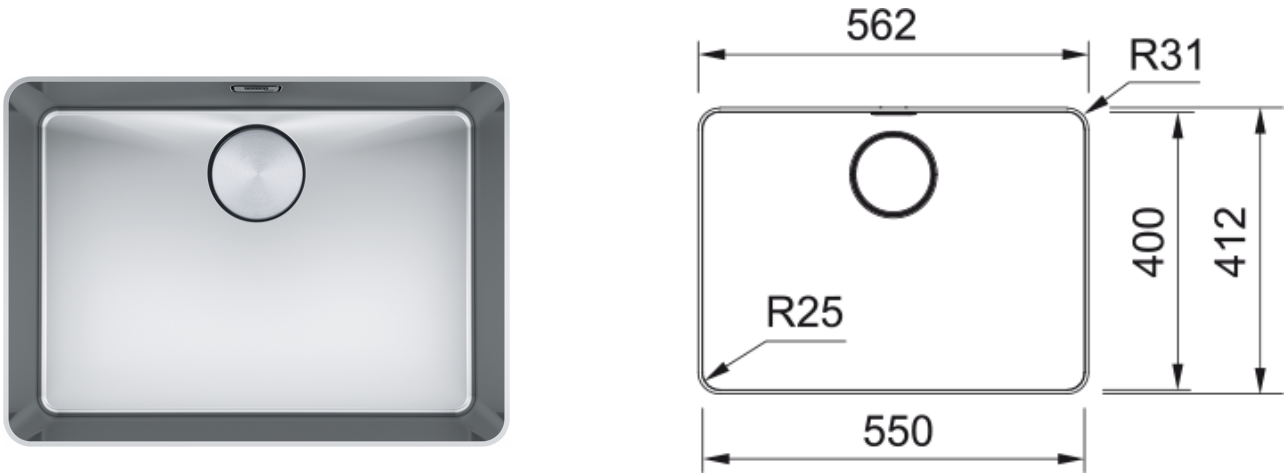

MYTHOS BOWLS MYX 210 55 | 127.0607.101

Precise and elegant, this premium sink will complement those with a flair for contemporary and minimalist design. Mythos is sure to integrate seamlessly into your kitchen area and brings everything a modern cook requires: attention to detail and absolute elegance.

Technical Data

Product Information

Sink type	Bowl (no drainer)
Type of material	Stainless steel
Number of bowls	1
Color	Steel
Finish	Stainless steel brushed

Dimensions

External size: right to left	562.0
External size: front to back	412.0
Bowl 1 size: right to left	550.0
Bowl 1 size: front to back	400.0
Bowl 1: depth	200.0

Installation

Minimum cabinet size	60 cm
----------------------	-------

Product specifications

Installation type	Flushmount
Waste outlet	3 1/2"
Position of drainer	No drainer

Product Identification

Product brand	FRANKE
Product family	Mythos
Model range	Mythos
Approval logo	CE
Approval logo	UKCA