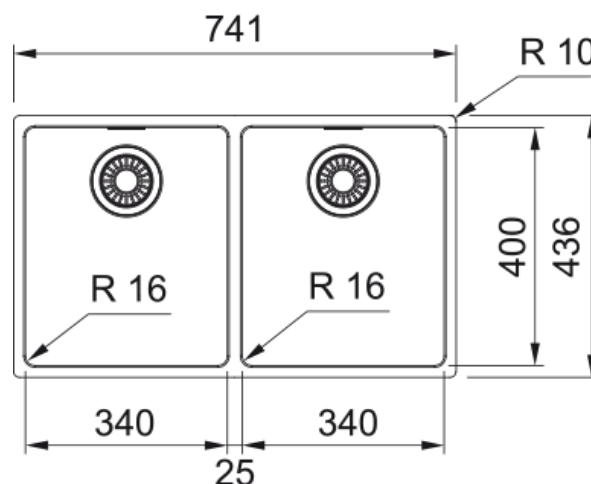

MARIS BOWL MRX 220 34-34 | 127.0531.913

MARIS BOWL MRX 220 34-34 745x440mm, Inset, Slim-Top Edge Profile, Matt Brushed Stainless Steel, 3½" Semi-Integrated Wastes with Hygienic Overflow. 50 Year Guarantee on all Franke sinks.

Product Information

Sink type	Bowl (no drainer)
Type of material	Stainless steel
Number of bowls	2
Colour	Steel
Finish	Stainless steel brushed

Dimensions

External size: right to left	740.0
External size: front to back	440.0
Bowl 1 size: right to left	340.0
Bowl 1 size: front to back	400.0
Bowl 1: depth	180.0
Bowl 2 size: right to left	340.0
Bowl 2 size: front to back	400.0
Bowl 2: depth	180.0

Installation

Minimum cabinet size	80 cm
----------------------	-------

Product specifications

Installation type	Flushmount
Waste outlet	3 1/2"
Position of drainer	No drainer
Active Twist Compatibility	Yes

Product Identification

Product brand	FRANKE
Product family	Maris
Model range	Maris
Approval logo	CE
Approval logo	UKCA

Properties

Drainers number	No drainer
Product reversibility	No
Tap ledge	No
Waste kit include	Yes
Waste kit type	Manual
Siphon included	No
Number of tap holes	No tap hole
Soap dispenser hole	No