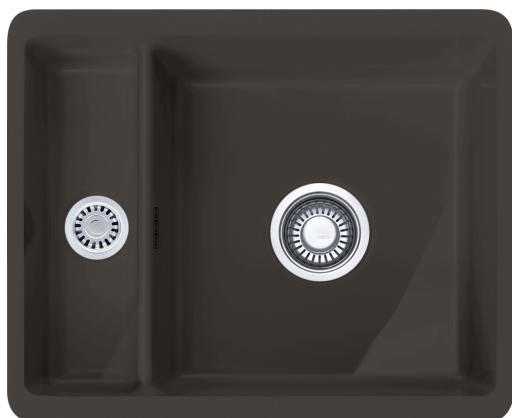

KUBUS KBK 160 REV Graphite | 126.0532.323

KUBUS KBK 160 Graphite 545x445mm, Undermount, Ceramic, 3½" Waste, with 1½" non-sealable basket strainer waste in small bowl. WDU cannot be fitted in half bowl. Ceramic sink dimensions may vary +/-1% due to the firing process. 50 Year Guarantee on all Franke sinks.

Product Information

Sink type	Bowl (no drainer)
Type of material	Ceramic
Number of bowls	1,5
Colour	Graphite
Finish	Glossy

Dimensions

External size: right to left	545.0
External size: front to back	445.0
Bowl 1 size: right to left	375.0
Bowl 1 size: front to back	385.0
Bowl 1: depth	185.0
Bowl 2 size: right to left	115.0
Bowl 2 size: front to back	385.0
Bowl 2: depth	115.0

Installation

Minimum cabinet size	60 cm
----------------------	-------

Product specifications

Installation type	Undermount
Waste outlet	3 1/2"
Position of drainer	No drainer

Product Identification

Product brand	FRANKE
Product family	Mythos
Model range	Kubus
Approval logo	CE
Approval logo	UKCA