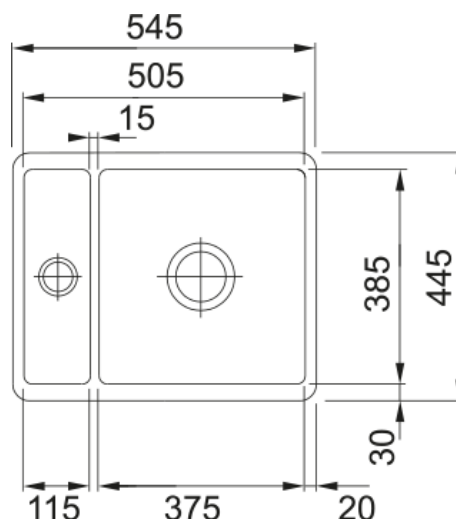

KUBUS KBK 160 REV Graphite | 126.0532.323

KUBUS KBK 160 Graphite 545x445mm, Undermount, Ceramic, 3½" Waste, with 1½" non-sealable basket strainer waste in small bowl. WDU cannot be fitted in half bowl. Ceramic sink dimensions may vary +/-1% due to the firing process. 50 Year Guarantee on all Franke sinks.

Product Information

Sink type	Bowl (no drainer)
Type of material	Ceramic
Number of bowls	1,5
Colour	Graphite
Finish	Glossy

Dimensions

External size: right to left	545.0
External size: front to back	445.0
Bowl 1 size: right to left	375.0
Bowl 1 size: front to back	385.0
Bowl 1: depth	185.0
Bowl 2 size: right to left	115.0
Bowl 2 size: front to back	385.0
Bowl 2: depth	115.0

Installation

Minimum cabinet size	60 cm
----------------------	-------

Product specifications

Installation type	Undermount
Waste outlet	3 1/2"
Position of drainer	No drainer

Product Identification

Product brand	FRANKE
Product family	Mythos
Model range	Kubus
Approval logo	CE
Approval logo	UKCA