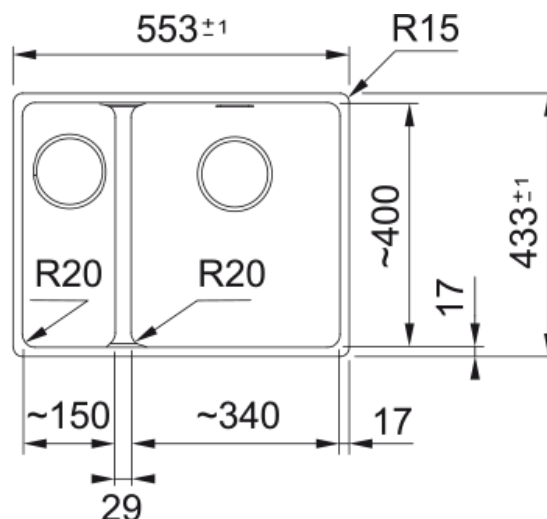

## Maris MRG 160-34-15 Polar White | 125.0688.515

The Franke Maris MRG 160 34-15 LHSB is manufactured from an exceptionally tough material, highly resistant to burns, dents, chips and stains. Pioneered by Franke, it's a unique material with a subtle sheen that is warm to the touch thanks to its close to 80% of quartz sand. The surface is finely textured ensuring high hygiene standards. - Undermount installation. - 3½" semi-integrated waste with circular cover-plate and hygienic overflow. - 50 year guarantee on all Franke sinks.

### Dimensions

External size: right to left	553.0
External size: front to back	433.0
Bowl 1 size: right to left	340.0
Bowl 1 size: front to back	400.0
Bowl 1: depth	200.0
Bowl 2 size: right to left	150.0
Bowl 2 size: front to back	400.0
Bowl 2: depth	150.0

### Installation

Minimum cabinet size	60 cm
----------------------	-------