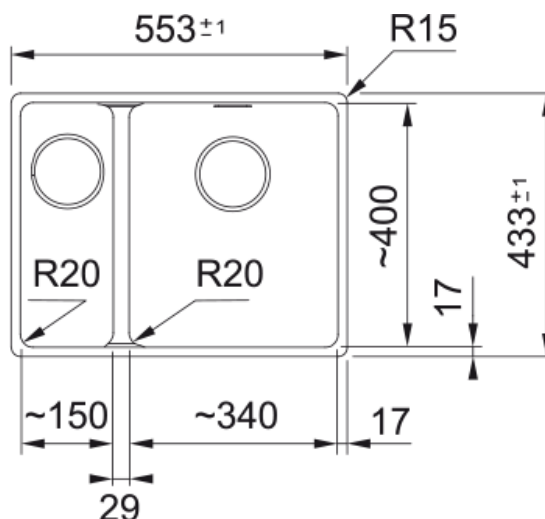

Maris MRG 160-34-15 Stone Grey | 125.0688.514

The Franke Maris MRG 160 34-15 LHSB is manufactured from an exceptionally tough material, highly resistant to burns, dents, chips and stains. Pioneered by Franke, it's a unique material with a subtle sheen that is warm to the touch thanks to its close to 80% of quartz sand. The surface is finely textured ensuring high hygiene standards. - Undermount installation. - 3½" semi-integrated waste with circular cover-plate and hygienic overflow. - 50 year guarantee on all Franke sinks.

Product Information

Sink type	Bowl (no drainer)
Type of material	Granite
Number of bowls	1,5
Colour	Stone grey
Finish	None

Dimensions

External size: right to left	553.0
External size: front to back	433.0
Bowl 1 size: right to left	340.0
Bowl 1 size: front to back	400.0
Bowl 1: depth	200.0
Bowl 2 size: right to left	150.0
Bowl 2 size: front to back	400.0
Bowl 2: depth	150.0

Installation

Minimum cabinet size	60 cm
----------------------	-------

Product specifications

Installation type	Undermount
Waste outlet	3 1/2"
Position of drainer	No drainer
Bowl 1: accessory ledge	no
Bowl 2: accessory ledge	No
Active Twist Compatibility	Yes
Installation Device	Clamp Bag

Product Identification

Product brand	FRANKE
---------------	--------

Product family	Maris
Model range	Maris
Approval logo	CE
Approval logo	UKCA
Properties	
Drainers number	No drainer
Product reversibility	No
Tap ledge	No
Waste kit include	Yes
Waste kit type	Manual
Siphon included	No
Number of tap holes	No tap hole
Soap dispenser hole	No