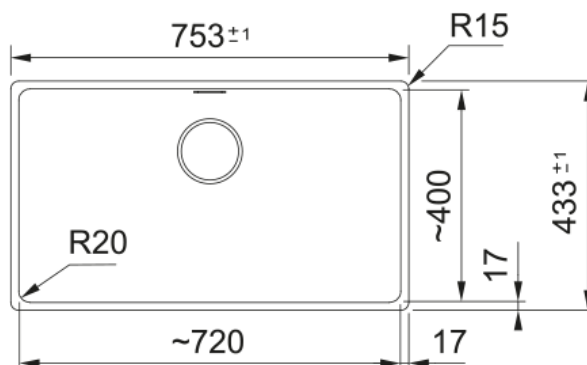

Maris MRG 110-72 Matt Black | 125.0688.513

The Franke Maris MRG 110-72 is manufactured from an exceptionally tough material, highly resistant to burns, dents, chips and stains. Pioneered by Franke, it's a unique material with a subtle sheen that is warm to the touch thanks to its close to 80% of quartz sand. The surface is finely textured ensuring high hygiene standards. - Undermount installation. - 3½" semi-integrated waste with circular cover-plate and hygienic overflow. - 50 year guarantee on all Franke sinks.

Product Information

Sink type	Bowl (no drainer)
Type of material	Granite
Number of bowls	1
Colour	Matt Black
Finish	None

Dimensions

External size: right to left	753.0
External size: front to back	433.0
Bowl 1 size: right to left	720.0
Bowl 1 size: front to back	400.0
Bowl 1: depth	200.0

Installation

Minimum cabinet size	80 cm

Product specifications

Installation type	Undermount
Waste outlet	3 1/2"
Position of drainer	No drainer
Bowl 1: accessory ledge	no
Active Twist Compatibility	Yes
Installation Device	Clamp Bag

Product Identification

Product brand	FRANKE
Product family	Maris
Model range	Maris
Approval logo	CE
Approval logo	UKCA