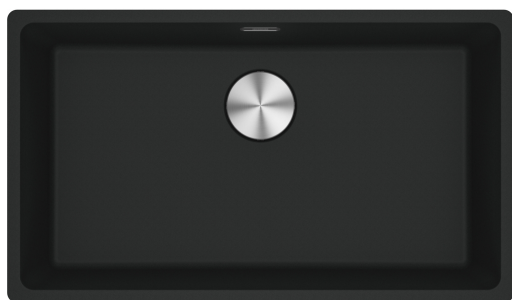

Maris MRG 110-72 Matt Black | 125.0688.513

The Franke Maris MRG 110-72 is manufactured from an exceptionally tough material, highly resistant to burns, dents, chips and stains. Pioneered by Franke, it's a unique material with a subtle sheen that is warm to the touch thanks to its close to 80% of quartz sand. The surface is finely textured ensuring high hygiene standards. - Undermount installation. - 3½" semi-integrated waste with circular cover-plate and hygienic overflow. - 50 year guarantee on all Franke sinks.

Product Information

Sink type	Bowl (no drainer)
Type of material	Granite
Number of bowls	1
Colour	Matt Black
Finish	None

Dimensions

External size: right to left	753.0
External size: front to back	433.0
Bowl 1 size: right to left	720.0
Bowl 1 size: front to back	400.0
Bowl 1: depth	200.0