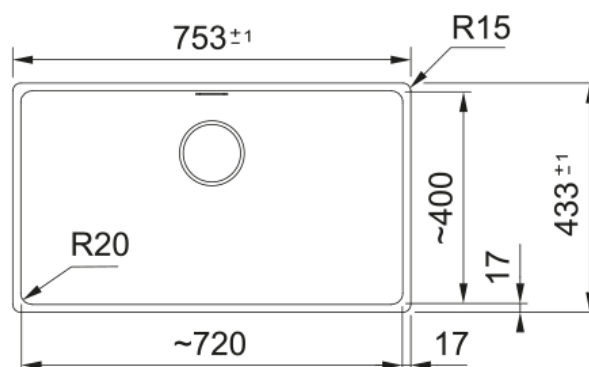

Maris MRG 110-72 Oyster | 125.0688.512

The Franke Maris MRG 110-72 is manufactured from an exceptionally tough material, highly resistant to burns, dents, chips and stains. Pioneered by Franke, it's a unique material with a subtle sheen that is warm to the touch thanks to its close to 80% of quartz sand. The surface is finely textured ensuring high hygiene standards. - Undermount installation. - 3½" semi-integrated waste with circular cover-plate and hygienic overflow. - 50 year guarantee on all Franke sinks.

Product Information

Sink type	Bowl (no drainer)
Type of material	Granite
Number of bowls	1
Colour	Oyster
Finish	None

Dimensions

External size: right to left	753.0
External size: front to back	433.0
Bowl 1 size: right to left	720.0
Bowl 1 size: front to back	400.0
Bowl 1: depth	200.0

Installation

Minimum cabinet size	80 cm

Product specifications

Installation type	Undermount
Waste outlet	3 1/2"
Position of drainer	No drainer
Bowl 1: accessory ledge	no
Active Twist Compatibility	Yes
Installation Device	Clamp Bag

Product Identification

Product brand	FRANKE
Product family	Maris
Model range	Maris
Approval logo	CE
Approval logo	UKCA