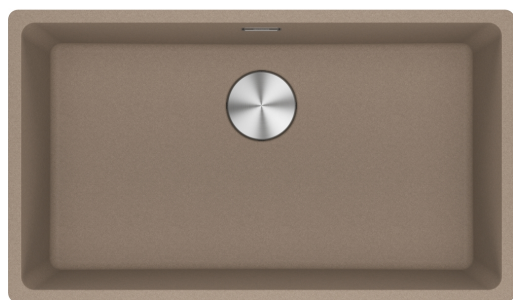

## Maris MRG 110-72 Oyster | 125.0688.512

The Franke Maris MRG 110-72 is manufactured from an exceptionally tough material, highly resistant to burns, dents, chips and stains. Pioneered by Franke, it's a unique material with a subtle sheen that is warm to the touch thanks to its close to 80% of quartz sand. The surface is finely textured ensuring high hygiene standards. - Undermount installation. - 3½" semi-integrated waste with circular cover-plate and hygienic overflow. - 50 year guarantee on all Franke sinks.

### Product Information

Sink type	Bowl (no drainer)
Type of material	Granite
Number of bowls	1
Colour	Oyster
Finish	None

### Dimensions

External size: right to left	753.0
External size: front to back	433.0
Bowl 1 size: right to left	720.0
Bowl 1 size: front to back	400.0
Bowl 1: depth	200.0