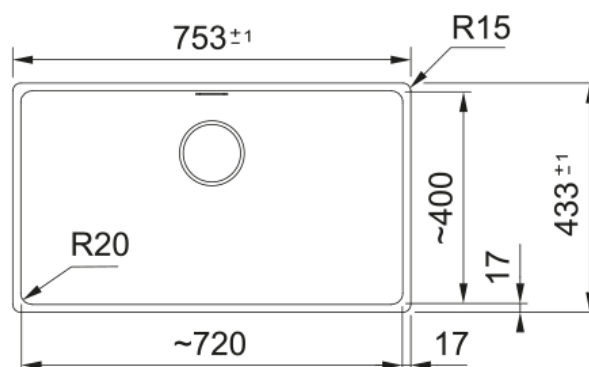

Maris MRG 110-72 Coffee | 125.0688.511

The Franke Maris MRG 110-72 is manufactured from an exceptionally tough material, highly resistant to burns, dents, chips and stains. Pioneered by Franke, it's a unique material with a subtle sheen that is warm to the touch thanks to its close to 80% of quartz sand. The surface is finely textured ensuring high hygiene standards. - Undermount installation. - 3½" semi-integrated waste with circular cover-plate and hygienic overflow. - 50 year guarantee on all Franke sinks.

Product Information

Sink type	Bowl (no drainer)
Type of material	Granite
Number of bowls	1
Colour	Coffee
Finish	None

Dimensions

External size: right to left	753.0
External size: front to back	433.0
Bowl 1 size: right to left	720.0
Bowl 1 size: front to back	400.0
Bowl 1: depth	200.0

Installation

Minimum cabinet size	80 cm

Product specifications

Installation type	Undermount
Waste outlet	3 1/2"
Position of drainer	No drainer
Bowl 1: accessory ledge	no
Active Twist Compatibility	Yes
Installation Device	Clamp Bag

Product Identification

Product brand	FRANKE
Product family	Maris
Model range	Maris
Approval logo	CE
Approval logo	UKCA