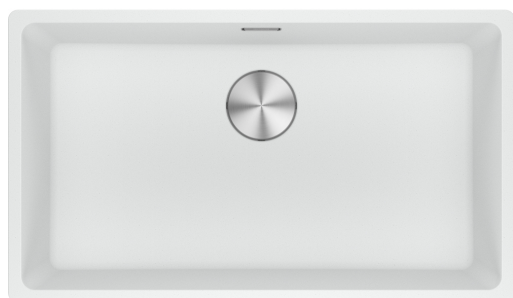

Maris MRG 110-72 Polar White | 125.0688.510

The Franke Maris MRG 110-72 is manufactured from an exceptionally tough material, highly resistant to burns, dents, chips and stains. Pioneered by Franke, it's a unique material with a subtle sheen that is warm to the touch thanks to its close to 80% of quartz sand. The surface is finely textured ensuring high hygiene standards. - Undermount installation. - 3½" semi-integrated waste with circular cover-plate and hygienic overflow. - 50 year guarantee on all Franke sinks.

Product Information

Sink type	Bowl (no drainer)
Type of material	Granite
Number of bowls	1
Colour	Polar white
Finish	None

Dimensions

External size: right to left	753.0
External size: front to back	433.0
Bowl 1 size: right to left	720.0
Bowl 1 size: front to back	400.0
Bowl 1: depth	200.0

Product Identification

Product brand	FRANKE
Product family	Maris
Model range	Maris
Approval logo	CE
Approval logo	UKCA

Properties

Drainers number	No drainer
Product reversibility	No
Tap ledge	No
Waste kit include	Yes
Waste kit type	Manual
Siphon included	No
Number of tap holes	No tap hole
Soap dispenser hole	No