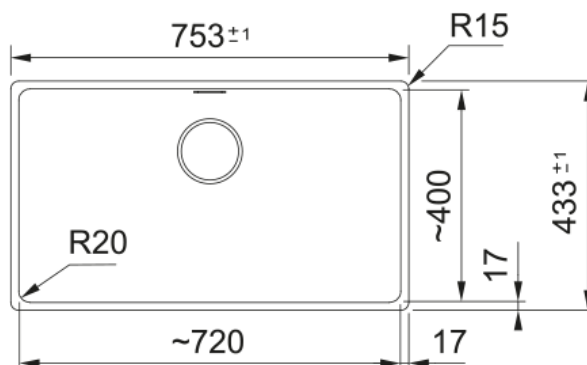

Maris MRG 110-72 Polar White | 125.0688.510

The Franke Maris MRG 110-72 is manufactured from an exceptionally tough material, highly resistant to burns, dents, chips and stains. Pioneered by Franke, it's a unique material with a subtle sheen that is warm to the touch thanks to its close to 80% of quartz sand. The surface is finely textured ensuring high hygiene standards. - Undermount installation. - 3½" semi-integrated waste with circular cover-plate and hygienic overflow. - 50 year guarantee on all Franke sinks.

Product Information

Sink type	Bowl (no drainer)
Type of material	Granite
Number of bowls	1
Colour	Polar white
Finish	None

Dimensions

External size: right to left	753.0
External size: front to back	433.0
Bowl 1 size: right to left	720.0
Bowl 1 size: front to back	400.0
Bowl 1: depth	200.0

Installation

Minimum cabinet size	80 cm

Product specifications

Installation type	Undermount
Waste outlet	3 1/2"
Position of drainer	No drainer
Bowl 1: accessory ledge	no
Active Twist Compatibility	Yes
Installation Device	Clamp Bag

Product Identification

Product brand	FRANKE
Product family	Maris
Model range	Maris
Approval logo	CE
Approval logo	UKCA