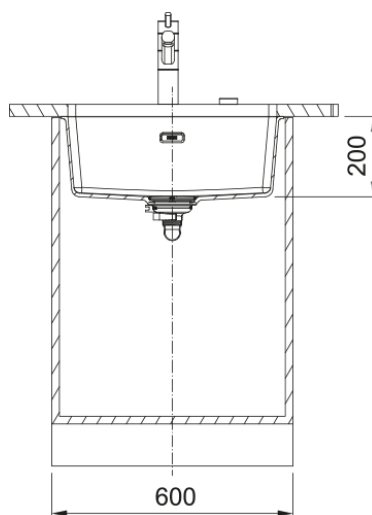

Maris MRG 110-52 Matt Black | 125.0688.508

The Franke Maris MRG 110-52 is manufactured from an exceptionally tough material, highly resistant to burns, dents, chips and stains. Pioneered by Franke, it's a unique material with a subtle sheen that is warm to the touch thanks to its close to 80% of quartz sand. The surface is finely textured ensuring high hygiene standards. - Undermount installation. - 3½" semi-integrated waste with circular cover-plate and hygienic overflow. - 50 year guarantee on all Franke sinks.

Product Information

Sink type	Bowl (no drainer)
Type of material	Granite
Number of bowls	1
Colour	Matt Black
Finish	None

Dimensions

External size: right to left	553.0
External size: front to back	433.0
Bowl 1 size: right to left	520.0
Bowl 1 size: front to back	400.0
Bowl 1: depth	200.0

Installation

Minimum cabinet size	60 cm

Product specifications

Installation type	Undermount
Waste outlet	3 1/2"
Position of drainer	No drainer
Bowl 1: accessory ledge	no
Active Twist Compatibility	Yes
Installation Device	Clamp Bag

Product Identification

Product brand	FRANKE
Product family	Maris
Model range	Maris
Approval logo	CE
Approval logo	UKCA