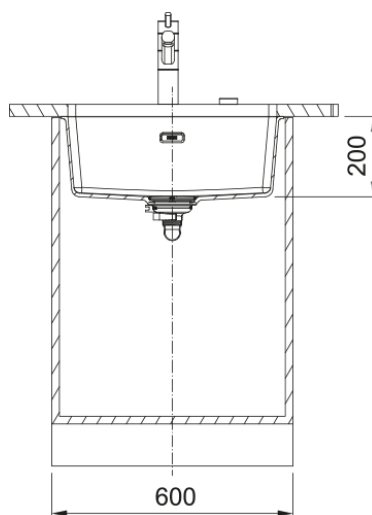

Maris MRG 110-52 Oyster | 125.0688.507

The Franke Maris MRG 110-52 is manufactured from an exceptionally tough material, highly resistant to burns, dents, chips and stains. Pioneered by Franke, it's a unique material with a subtle sheen that is warm to the touch thanks to its close to 80% of quartz sand. The surface is finely textured ensuring high hygiene standards. - Undermount installation. - 3½" semi-integrated waste with circular cover-plate and hygienic overflow. - 50 year guarantee on all Franke sinks.

Product Information

Sink type	Bowl (no drainer)
Type of material	Granite
Number of bowls	1
Colour	Oyster
Finish	None

Dimensions

External size: right to left	553.0
External size: front to back	433.0
Bowl 1 size: right to left	520.0
Bowl 1 size: front to back	400.0
Bowl 1: depth	200.0

Installation

Minimum cabinet size	60 cm
----------------------	-------

Product specifications

Installation type	Undermount
Waste outlet	3 1/2"
Position of drainer	No drainer
Bowl 1: accessory ledge	no
Active Twist Compatibility	Yes
Installation Device	Clamp Bag