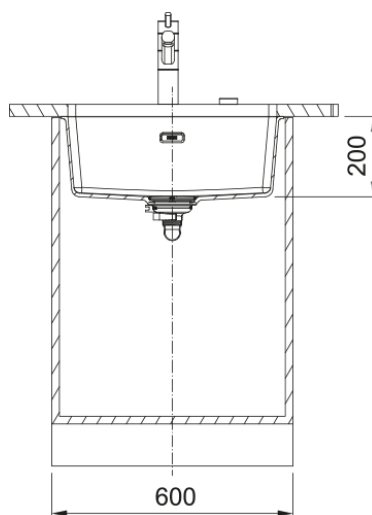

## Maris MRG 110-52 Polar White | 125.0688.505

The Franke Maris MRG 110-52 is manufactured from an exceptionally tough material, highly resistant to burns, dents, chips and stains. Pioneered by Franke, it's a unique material with a subtle sheen that is warm to the touch thanks to its close to 80% of quartz sand. The surface is finely textured ensuring high hygiene standards. - Undermount installation. - 3½" semi-integrated waste with circular cover-plate and hygienic overflow. - 50 year guarantee on all Franke sinks.

### Dimensions

External size: right to left	553.0
External size: front to back	433.0
Bowl 1 size: right to left	520.0
Bowl 1 size: front to back	400.0
Bowl 1: depth	200.0

### Installation

Minimum cabinet size	60 cm
----------------------	-------