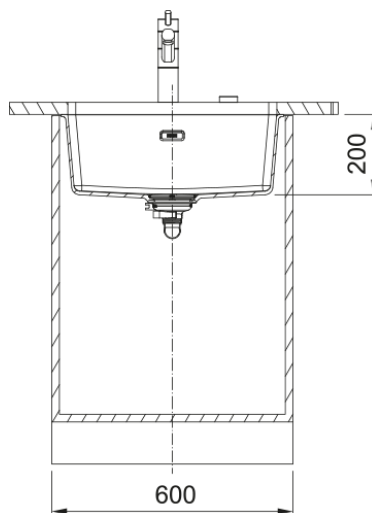

Maris MRG 110-52 Stone Grey | 125.0688.504

The Franke Maris MRG 110-52 is manufactured from an exceptionally tough material, highly resistant to burns, dents, chips and stains. Pioneered by Franke, it's a unique material with a subtle sheen that is warm to the touch thanks to its close to 80% of quartz sand. The surface is finely textured ensuring high hygiene standards. - Undermount installation. - 3½" semi-integrated waste with circular cover-plate and hygienic overflow. - 50 year guarantee on all Franke sinks.

Product Information

Sink type	Bowl (no drainer)
Type of material	Granite
Number of bowls	1
Colour	Stone grey
Finish	None

Dimensions

External size: right to left	553.0
External size: front to back	433.0
Bowl 1 size: right to left	520.0
Bowl 1 size: front to back	400.0
Bowl 1: depth	200.0

Installation

Minimum cabinet size	60 cm
----------------------	-------

Product specifications

Installation type	Undermount
Waste outlet	3 1/2"
Position of drainer	No drainer
Bowl 1: accessory ledge	no
Active Twist Compatibility	Yes
Installation Device	Clamp Bag