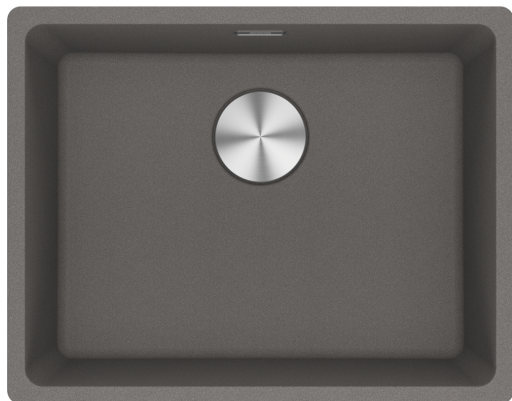

Maris MRG 110-52 Stone Grey | 125.0688.504

The Franke Maris MRG 110-52 is manufactured from an exceptionally tough material, highly resistant to burns, dents, chips and stains. Pioneered by Franke, it's a unique material with a subtle sheen that is warm to the touch thanks to its close to 80% of quartz sand. The surface is finely textured ensuring high hygiene standards. - Undermount installation. - 3½" semi-integrated waste with circular cover-plate and hygienic overflow. - 50 year guarantee on all Franke sinks.

Product Information

Sink type	Bowl (no drainer)
Type of material	Granite
Number of bowls	1
Colour	Stone grey
Finish	None

Dimensions

External size: right to left	553.0
External size: front to back	433.0
Bowl 1 size: right to left	520.0
Bowl 1 size: front to back	400.0
Bowl 1: depth	200.0