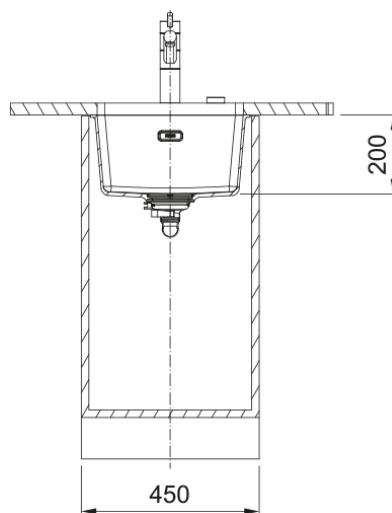

Maris MRG 110-37 Matt Black | 125.0688.503

The Franke Maris MRG 110-37 is manufactured from an exceptionally tough material, highly resistant to burns, dents, chips and stains. Pioneered by Franke, it's a unique material with a subtle sheen that is warm to the touch thanks to its close to 80% of quartz sand. The surface is finely textured ensuring high hygiene standards. - Undermount installation. - 3½" semi-integrated waste with circular cover-plate and hygienic overflow. - 50 year guarantee on all Franke sinks.

Product Information

Sink type	Bowl (no drainer)
Type of material	Granite
Number of bowls	1
Colour	Matt Black
Finish	None

Dimensions

External size: right to left	403.0
External size: front to back	433.0
Bowl 1 size: right to left	370.0
Bowl 1 size: front to back	400.0
Bowl 1: depth	200.0

Installation

Minimum cabinet size	45 cm
----------------------	-------

Product specifications

Installation type	Undermount
Waste outlet	3 1/2"
Position of drainer	No drainer
Bowl 1: accessory ledge	no
Active Twist Compatibility	Yes
Installation Device	Clamp Bag