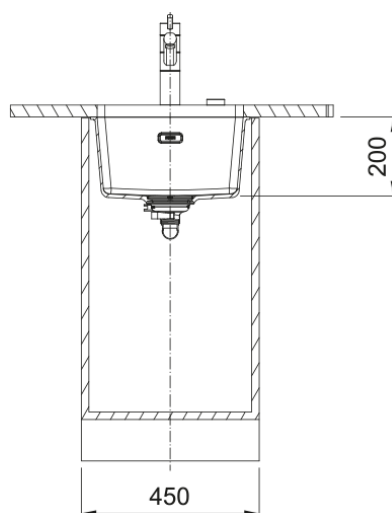

Maris MRG 110-37 Oyster | 125.0688.502

The Franke Maris MRG 110-37 is manufactured from an exceptionally tough material, highly resistant to burns, dents, chips and stains. Pioneered by Franke, it's a unique material with a subtle sheen that is warm to the touch thanks to its close to 80% of quartz sand. The surface is finely textured ensuring high hygiene standards. - Undermount installation. - 3½" semi-integrated waste with circular cover-plate and hygienic overflow. - 50 year guarantee on all Franke sinks.

Product Information

Sink type	Bowl (no drainer)
Type of material	Granite
Number of bowls	1
Colour	Oyster
Finish	None

Dimensions

External size: right to left	403.0
External size: front to back	433.0
Bowl 1 size: right to left	370.0
Bowl 1 size: front to back	400.0
Bowl 1: depth	200.0

Installation

Minimum cabinet size	45 cm
----------------------	-------

Product specifications

Installation type	Undermount
Waste outlet	3 1/2"
Position of drainer	No drainer
Bowl 1: accessory ledge	no
Active Twist Compatibility	Yes
Installation Device	Clamp Bag