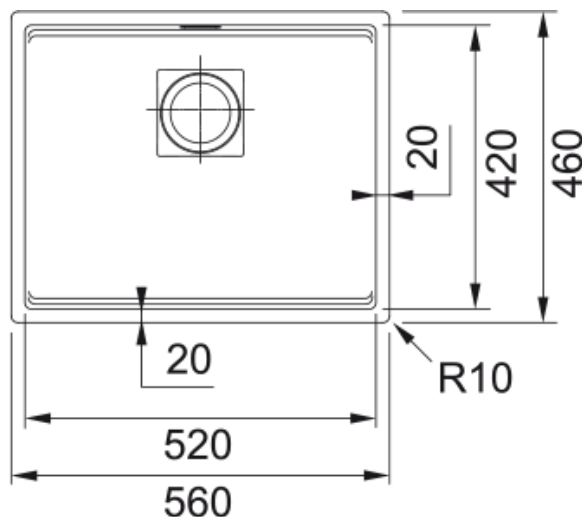

KUBUS KNG 110 52 Stone Grey | 125.0633.728

Cooking is faster and more fun in a beautifully integrated and highly functional workspace, which is what you get with the updated Kubus 2.
With its accessory ledge, you'll be able to enjoy a wide variety of specially designed accessories made to improve every workflow. And thanks to undermount installation and a wide range of fresh colours, Kubus 2 doesn't just fit in - it excels in every modern kitchen space.

Technical Data

Product Information

Sink type	Bowl (no drainer)
Type of material	Granite
Number of bowls	1
Color	Stone grey
Finish	None

Dimensions

External size: right to left	560.0
External size: front to back	460.0
Bowl 1 size: right to left	520.0
Bowl 1 size: front to back	420.0
Bowl 1: depth	200.0

Installation

Minimum cabinet size	60 cm

Product specifications

Installation type	Undermount
Waste outlet	3 1/2"
Position of drainer	No drainer

Product Identification

Product brand	FRANKE
Product family	Mythos
Model range	Kubus 2
Approval logo	CE
Approval logo	UKCA

Properties

Drainers number	No drainer
Product reversibility	No
Tap ledge	No