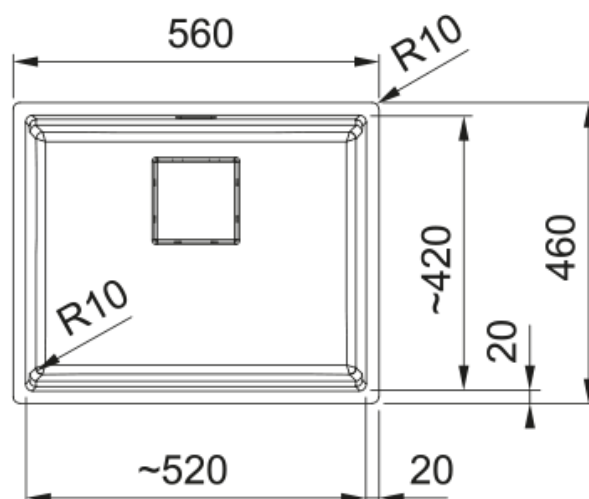

KUBUS KNG 110 52 Stone Grey | 125.0633.728

The Franke Kubus KNG 110-52 is manufactured from an exceptionally tough material, highly resistant to burns, dents, chips and stains. Pioneered by Franke, it's a unique material with a subtle sheen that is warm to the touch thanks to its close to 80% of quartz sand. The surface is finely textured ensuring high hygiene standards. - Undermount installation. - 3½" semi-integrated waste with branded square cover-plate and overflow. - 50 year guarantee on all Franke sinks.

Product Information

Sink type	Bowl (no drainer)
Type of material	Granite
Number of bowls	1
Colour	Stone grey
Finish	None

Dimensions

External size: right to left	560.0
External size: front to back	460.0
Bowl 1 size: right to left	520.0
Bowl 1 size: front to back	420.0
Bowl 1: depth	200.0

Installation

Minimum cabinet size	60 cm

Product specifications

Installation type	Undermount
Waste outlet	3 1/2"
Position of drainer	No drainer
Bowl 1: accessory ledge	yes
Active Twist Compatibility	Yes

Product Identification

Product brand	FRANKE
Product family	Mythos
Model range	Kubus 2
Approval logo	CE
Approval logo	UKCA

Properties