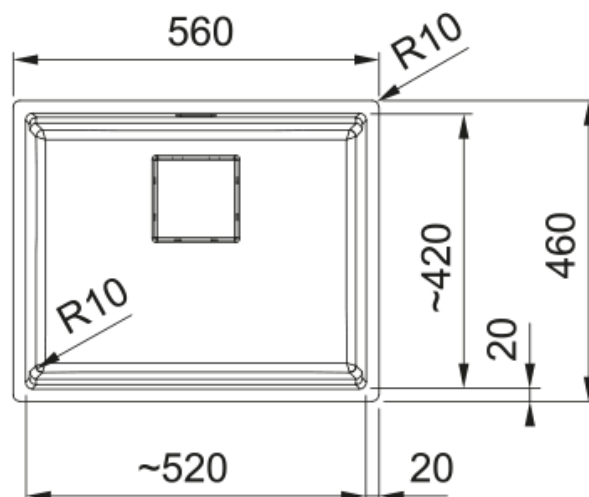

KUBUS KNG 110 52 Polar White | 125.0633.725

The Franke Kubus KNG 110-52 is manufactured from an exceptionally tough material, highly resistant to burns, dents, chips and stains. Pioneered by Franke, it's a unique material with a subtle sheen that is warm to the touch thanks to its close to 80% of quartz sand. The surface is finely textured ensuring high hygiene standards. - Undermount installation. - 3½" semi-integrated waste with branded square cover-plate and overflow. - 50 year guarantee on all Franke sinks.

Product Information

Sink type	Bowl (no drainer)
Type of material	Granite
Number of bowls	1
Colour	Polar white
Finish	None

Dimensions

External size: right to left	560.0
External size: front to back	460.0
Bowl 1 size: right to left	520.0
Bowl 1 size: front to back	420.0
Bowl 1: depth	200.0

Installation

Minimum cabinet size	60 cm

Product specifications

Installation type	Undermount
Waste outlet	3 1/2"
Position of drainer	No drainer
Bowl 1: accessory ledge	yes
Active Twist Compatibility	Yes

Product Identification

Product brand	FRANKE
Product family	Mythos
Model range	Kubus 2
Approval logo	CE
Approval logo	UKCA

Properties