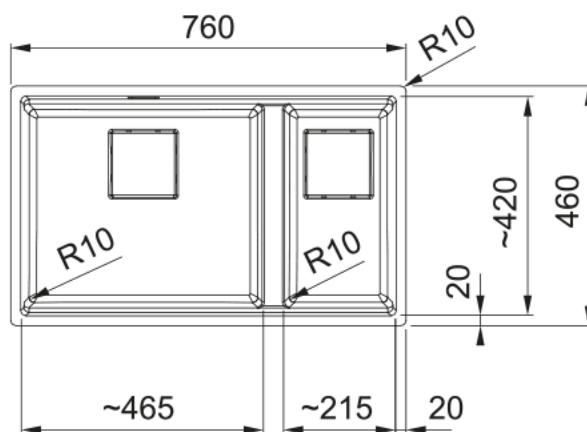

KUBUS KNG 120 RHSB Onyx | 125.0633.288

KUBUS KNG 120 RHSB Onyx 760x460mm, Undermount, Fraganite, 31" Waste with square cover plate and Hygienic Overflow. 50 Year Guarantee on all Franke sinks.

Product Information

Sink type	Bowl (no drainer)
Type of material	Granite
Number of bowls	1,5
Colour	Onyx
Finish	None

Dimensions

External size: right to left	760.0
External size: front to back	460.0
Bowl 1 size: right to left	464.0
Bowl 1 size: front to back	420.0
Bowl 1: depth	200.0
Bowl 2 size: right to left	214.0
Bowl 2 size: front to back	420.0
Bowl 2: depth	200.0

Installation

Minimum cabinet size	80 cm
----------------------	-------

Product specifications

Installation type	Undermount
Waste outlet	3 1/2"
Position of drainer	No drainer
Bowl 1: accessory ledge	yes
Bowl 2: accessory ledge	Yes