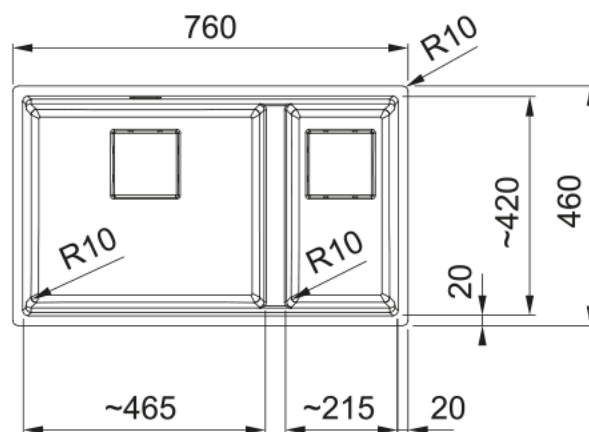

KUBUS KNG 120 RHSB Stone Grey | 125.0633.287

The Franke Kubus KNG 120 RHSB is manufactured from an exceptionally tough material, highly resistant to burns, dents, chips and stains. Pioneered by Franke, it's a unique material with a subtle sheen that is warm to the touch thanks to its close to 80% of quartz sand. The surface is finely textured ensuring high hygiene standards. - Undermount installation. - 3½" semi-integrated waste with branded square cover-plate and overflow. - 50 year guarantee on all Franke sinks.

Product Information

Sink type	Bowl (no drainer)
Type of material	Granite
Number of bowls	1,5
Colour	Stone grey
Finish	None

Dimensions

External size: right to left	760.0
External size: front to back	460.0
Bowl 1 size: right to left	464.0
Bowl 1 size: front to back	420.0
Bowl 1: depth	200.0
Bowl 2 size: right to left	214.0
Bowl 2 size: front to back	420.0
Bowl 2: depth	200.0

Installation

Minimum cabinet size	80 cm

Product specifications

Installation type	Undermount
Waste outlet	3 1/2"
Position of drainer	No drainer
Bowl 1: accessory ledge	yes
Bowl 2: accessory ledge	Yes
Active Twist Compatibility	Yes

Product Identification

Product brand	FRANKE
Product family	Mythos