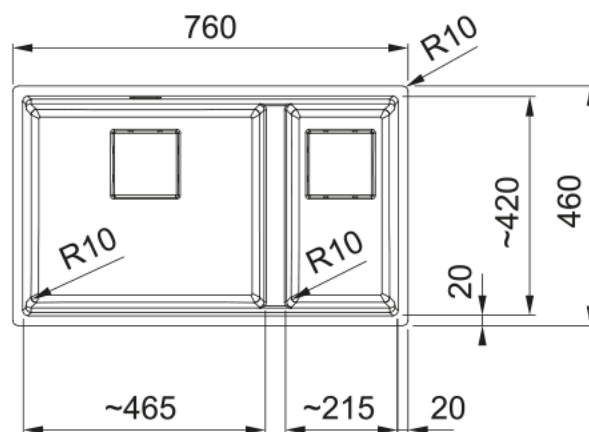

KUBUS KNG 120 RHSB Polar White | 125.0633.285

The Franke Kubus KNG 120 RHSB is manufactured from an exceptionally tough material, highly resistant to burns, dents, chips and stains. Pioneered by Franke, it's a unique material with a subtle sheen that is warm to the touch thanks to its close to 80% of quartz sand. The surface is finely textured ensuring high hygiene standards. - Undermount installation. - 3½" semi-integrated waste with branded square cover-plate and overflow. - 50 year guarantee on all Franke sinks.

Product Information

Sink type	Bowl (no drainer)
Type of material	Granite
Number of bowls	1,5
Colour	Polar white
Finish	None

Dimensions

External size: right to left	760.0
External size: front to back	460.0
Bowl 1 size: right to left	464.0
Bowl 1 size: front to back	420.0
Bowl 1: depth	200.0
Bowl 2 size: right to left	214.0
Bowl 2 size: front to back	420.0
Bowl 2: depth	200.0

Installation

Minimum cabinet size	80 cm

Product specifications

Installation type	Undermount
Waste outlet	3 1/2"
Position of drainer	No drainer
Bowl 1: accessory ledge	yes
Bowl 2: accessory ledge	Yes
Active Twist Compatibility	Yes

Product Identification

Product brand	FRANKE
Product family	Mythos