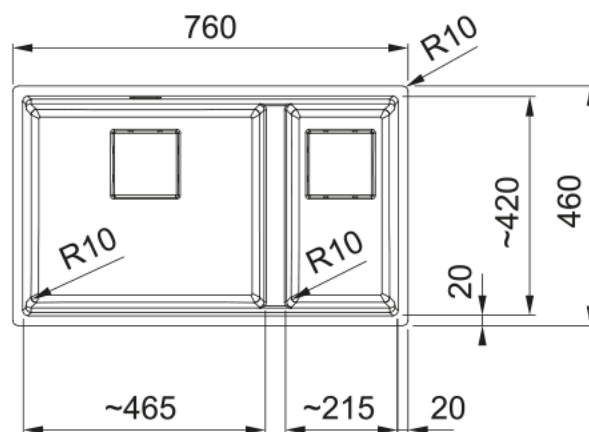

KUBUS KNG 120 RHSB Matt Black | 125.0630.444

The Franke Kubus KNG 120 RHSB is manufactured from an exceptionally tough material, highly resistant to burns, dents, chips and stains. Pioneered by Franke, it's a unique material with a subtle sheen that is warm to the touch thanks to its close to 80% of quartz sand. The surface is finely textured ensuring high hygiene standards. - Undermount installation. - 3½" semi-integrated waste with branded square cover-plate and overflow. - 50 year guarantee on all Franke sinks.

Product Information

Sink type	Bowl (no drainer)
Type of material	Granite
Number of bowls	1,5
Colour	Matt Black
Finish	None

Dimensions

External size: right to left	760.0
External size: front to back	460.0
Bowl 1 size: right to left	464.0
Bowl 1 size: front to back	420.0
Bowl 1: depth	200.0
Bowl 2 size: right to left	214.0
Bowl 2 size: front to back	420.0
Bowl 2: depth	200.0

Installation

Minimum cabinet size	80 cm

Product specifications

Installation type	Undermount
Waste outlet	3 1/2"
Position of drainer	No drainer
Bowl 1: accessory ledge	yes
Bowl 2: accessory ledge	Yes
Active Twist Compatibility	Yes
Installation Device	J Clips

Product Identification

Product brand	FRANKE