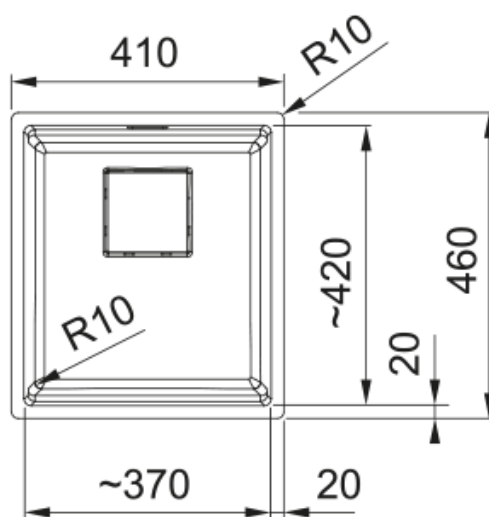

KUBUS KNG 110 37 Matt Black | 125.0630.441

The Franke Kubus KNG 110-37 is manufactured from an exceptionally tough material, highly resistant to burns, dents, chips and stains. Pioneered by Franke, it's a unique material with a subtle sheen that is warm to the touch thanks to its close to 80% of quartz sand. The surface is finely textured ensuring high hygiene standards. - Undermount installation. - 3½" semi-integrated waste with branded square cover-plate and overflow. - 50 year guarantee on all Franke sinks.

Product Information

Sink type	Bowl (no drainer)
Type of material	Granite
Number of bowls	1
Colour	Matt Black
Finish	None

Dimensions

External size: right to left	410.0
External size: front to back	460.0
Bowl 1 size: right to left	370.0
Bowl 1 size: front to back	420.0
Bowl 1: depth	200.0

Installation

Minimum cabinet size	45 cm
----------------------	-------

Product specifications

Installation type	Undermount
Waste outlet	3 1/2"
Position of drainer	No drainer
Bowl 1: accessory ledge	yes
Active Twist Compatibility	Yes