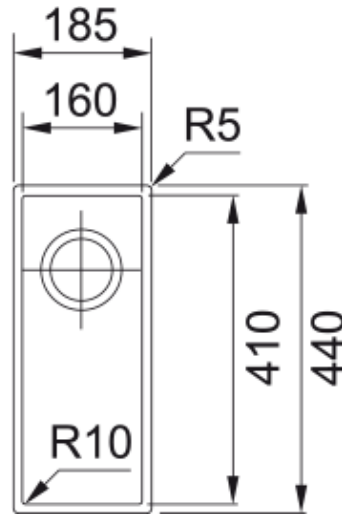

Sirius SID 110-16 Carbon Black | 125.0252.231

Technical Data

Product Information

Sink type	Bowl (no drainer)
Type of material	Tectonite
Number of bowls	1
Color	Carbon black
Finish	None

Dimensions

External size: right to left	185.0
External size: front to back	440.0
Bowl 1 size: right to left	160.0
Bowl 1 size: front to back	410.0
Bowl 1: depth	140.0

Installation

Minimum cabinet size	40 cm
----------------------	-------

Product specifications

Installation type	Undermount
Waste outlet	3 1/2"
Position of drainer	No drainer

Product Identification

Product brand	FRANKE
Product family	Smart
Model range	Sirius
Approval logo	CE
Approval logo	UKCA

Properties

Drainers number	No drainer
Product reversibility	No
Tap ledge	No

Waste kit include	Yes
Waste kit type	Manual
Siphon included	No
Number of tap holes	No tap hole
Soap dispenser hole	No