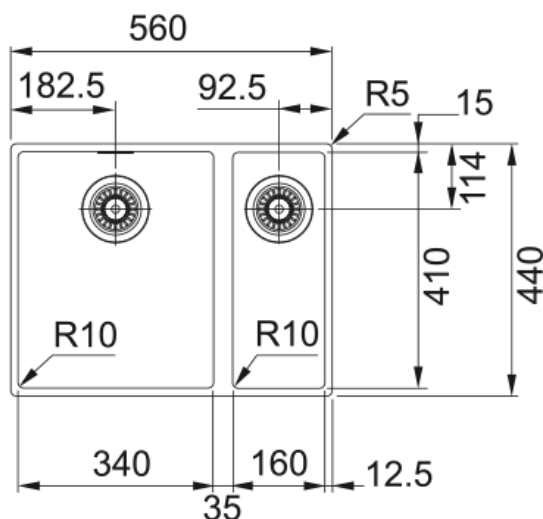

## Sirius SID 160 Carbon Black | 125.0252.215

SIRIUS SID 160 Carbon Black 560x440mm, Undermount, Right Hand Small Bowl, Tectonite, 3½" Semi-Integrated Wastes with Hygienic Overflow. NB Only available with Right Hand Small Bowl. 50 Year Guarantee on all Franke sinks. This product is available through our Authorised Internet Partners and National Retailers - please click on the 'Where to Buy' link above. Please quote Product Name and Code as Article Number may differ.

### Dimensions

External size: right to left	560.0
External size: front to back	440.0
Bowl 1 size: right to left	340.0
Bowl 1 size: front to back	410.0
Bowl 1: depth	200.0
Bowl 2 size: right to left	160.0
Bowl 2 size: front to back	410.0
Bowl 2: depth	140.0

### Installation

Minimum cabinet size	60 cm
----------------------	-------

### Product specifications

Installation type	Undermount
Waste outlet	3 1/2"
Position of drainer	No drainer