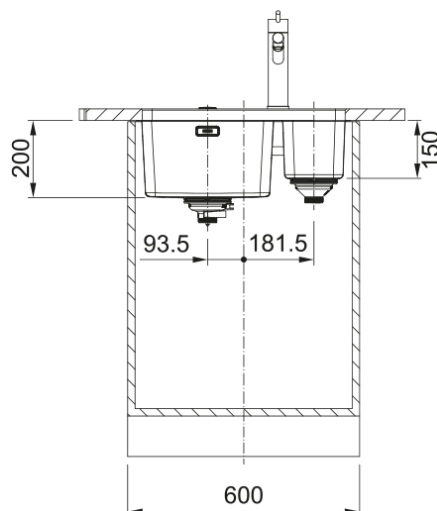

MYTHOS BOWLS MYX 160 34-16 RHSB | 122.0607.063

MYTHOS BOWLS MYX 160 34-16 RHSB 555x430mm, Undermount, Right Hand Small Bowl, Matt Brushed Stainless Steel, 3½" Semi-Integrated Wastes with Hygienic Overflow. The range features tight bowl radii, a bowl depth of 200mm, and a round flush cover plate giving a smooth base protecting pots and glasses. 50 Year Guarantee on all Franke sinks.

Product Information

Sink type	Bowl (no drainer)
Type of material	Stainless steel
Number of bowls	1,5
Colour	Steel
Finish	Stainless steel brushed

Dimensions

External size: right to left	555.0
External size: front to back	430.0
Bowl 1 size: right to left	340.0
Bowl 1 size: front to back	400.0
Bowl 1: depth	200.0
Bowl 2 size: right to left	160.0
Bowl 2 size: front to back	400.0
Bowl 2: depth	150.0

Installation

Minimum cabinet size	60 cm
----------------------	-------

Product specifications

Installation type	Undermount
Waste outlet	3 1/2"
Position of drainer	No drainer
Active Twist Compatibility	Yes