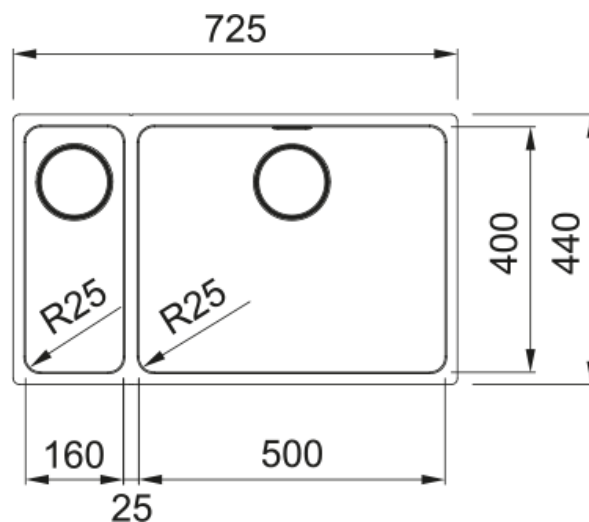

MYTHOS BOWLS MYX 160 50-16 LHSB | 122.0606.920

MYTHOS BOWLS MYX 160 50-16 LHSB 725x440mm, Undermount, Left Hand Small Bowl, Matt Brushed Stainless Steel, 3½" Semi-Integrated Wastes with Hygienic Overflow. The range features tight bowl radii, a bowl depth of 200mm, and a round flush cover plate giving a smooth base protecting pots and glasses. 50 Year Guarantee on all Franke sinks.

Product Information

Sink type	Bowl (no drainer)
Type of material	Stainless steel
Number of bowls	1,5
Colour	Steel
Finish	Stainless steel brushed

Dimensions

External size: right to left	725.0
External size: front to back	440.0
Bowl 1 size: right to left	500.0
Bowl 1 size: front to back	400.0
Bowl 1: depth	200.0
Bowl 2 size: right to left	160.0
Bowl 2 size: front to back	400.0
Bowl 2: depth	150.0

Installation

Minimum cabinet size	80 cm
----------------------	-------

Product specifications

Installation type	Undermount
Waste outlet	3 1/2"
Position of drainer	No drainer
Active Twist Compatibility	Yes