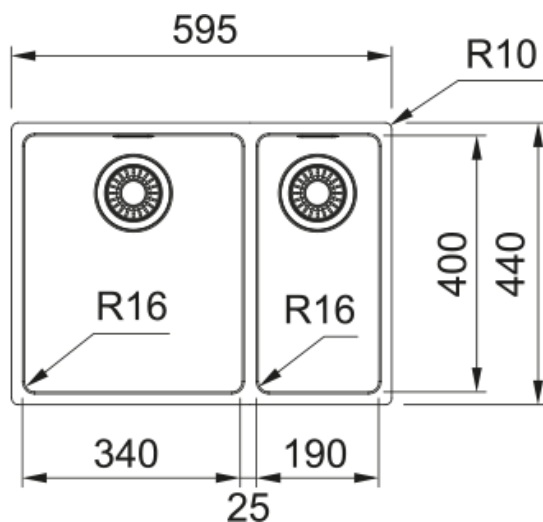

## Maris MRX 160 34-19 RHSB | 122.0570.242

MARIS BOWL MRX 160 34-19, 595x440mm, Undermount, Right Hand Small Bowl, Matt Brushed Stainless Steel, 3½" Semi-Integrated Wastes with Hygienic Overflow. 50 Year Guarantee on all Franke sinks. This product is available through our Authorised Internet Partners and National Retailers - please click on the 'Where to Buy' link above. Please quote Product Name and Code as Article Number may differ.

### Product Information

Sink type	Bowl (no drainer)
Type of material	Stainless steel
Number of bowls	1,5
Colour	Steel
Finish	Stainless steel brushed

### Dimensions

External size: right to left	595.0
External size: front to back	440.0
Bowl 1 size: right to left	340.0
Bowl 1 size: front to back	400.0
Bowl 1: depth	180.0
Bowl 2 size: right to left	190.0
Bowl 2 size: front to back	400.0
Bowl 2: depth	130.0

### Installation

Minimum cabinet size	80 cm
----------------------	-------