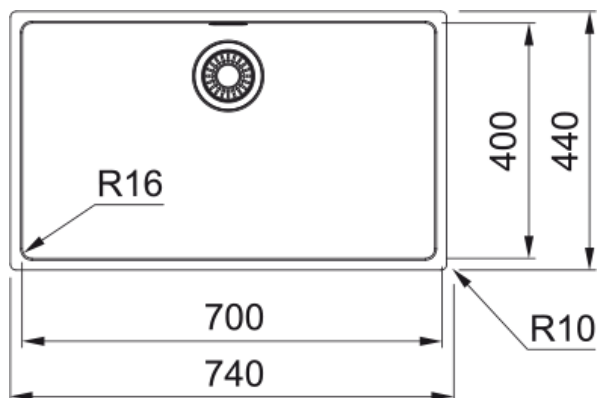

## Technical Data

### Dimensions

External size: right to left	740.0
External size: front to back	440.0
Bowl 1 size: right to left	700.0
Bowl 1 size: front to back	400.0
Bowl 1: depth	180.0

### Installation

Minimum cabinet size	80 cm
----------------------	-------