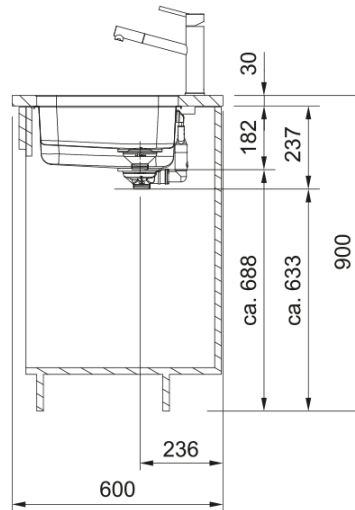

LARGO LAX 160 36-16 RHSB | 122.0156.346

LARGO LAX 160 36-16 575x420mm, Undermount, Right Hand Small Bowl, Silk Stainless Steel, 3½" Semi-Integrated Wastes with Hygienic Overflow. 50 Year Guarantee on all Franke sinks.

Product Information

Sink type	Bowl (no drainer)
Type of material	Stainless steel
Number of bowls	1,5
Colour	Steel
Finish	Stainless steel brushed

Dimensions

External size: right to left	575.0
External size: front to back	420.0
Bowl 1 size: right to left	360.0
Bowl 1 size: front to back	390.0
Bowl 1: depth	175.0
Bowl 2 size: right to left	160.0
Bowl 2 size: front to back	390.0
Bowl 2: depth	120.0

Installation

Minimum cabinet size	60 cm
----------------------	-------

Product specifications

Installation type	Undermount
Waste outlet	3 1/2"
Position of drainer	No drainer

Product Identification

Product brand	FRANKE
Product family	Smart
Model range	Largo
Approval logo	CE
Approval logo	UKCA

Properties

Drainers number	No drainer
Product reversibility	No
Tap ledge	No
Waste kit include	Yes
Waste kit type	Manual
Siphon included	No
Number of tap holes	No tap hole
Soap dispenser hole	No