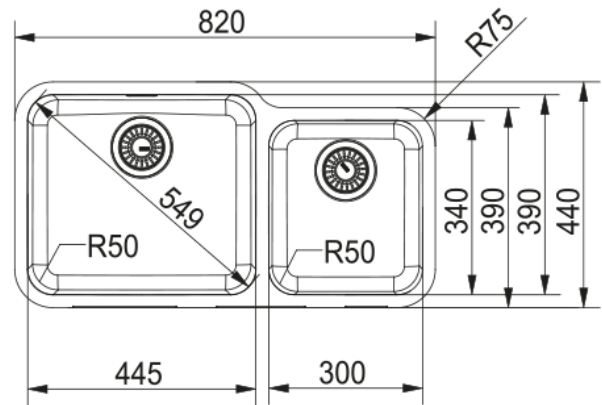

LARGO LAX 120 45-30 | 122.0156.343

LARGO LAX 120 45-30 820x430mm, Undermount, Right Hand Small Bowl, Silk Stainless Steel, 3½" Semi-Integrated Wastes with Hygienic Overflow. NB Only available with Right Hand Small Bowl. 50 Year Guarantee on all Franke sinks.

Product Information

Sink type	Bowl (no drainer)
Type of material	Stainless steel
Number of bowls	2
Colour	Steel
Finish	Stainless steel brushed

Dimensions

External size: right to left	820.0
External size: front to back	440.0
Bowl 1 size: right to left	446.0
Bowl 1 size: front to back	390.0
Bowl 1: depth	175.0
Bowl 2 size: right to left	300.0
Bowl 2 size: front to back	341.0
Bowl 2: depth	160.0

Installation

Minimum cabinet size	90 cm
----------------------	-------

Product specifications

Installation type	Undermount
Waste outlet	3 1/2"
Position of drainer	No drainer

Product Identification

Product brand	FRANKE
Product family	Smart
Model range	Largo
Approval logo	CE
Approval logo	UKCA