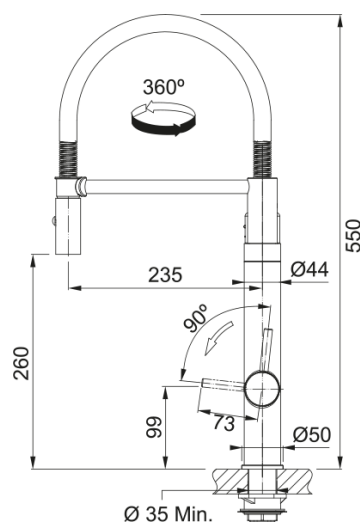

Vital Capsule 3-in-1 Filter Semi-Pro CH | 120.0621.230

Vital Capsule 3-in-1 Filter Tap Semi-Pro, Chrome/Gunmetal finish. Overall height 550mm. 360° rotation. Minimalist, elegant, fully rotatable: the easiest way to enjoy fresh drinking water every day. The world's most advanced water filter system cleans water more simply, quickly and reliably than ever before. Developed in Switzerland and impeccably designed. For the most wonderful tap water you've ever tasted. The combination of activated carbon and a high-tech membrane ensure supreme water quality and hygiene. Not only does tap water taste better, it is also much healthier. The extremely compact system looks stunning in any kitchen: an iconic design, space-saving and available in various designs and colours. The best water filter in the world is also the smallest. That's something of a marvel, given what's inside. It is the first system ever to combine activated carbon with a high-tech membrane and turns 500 litres of tap water into pure refreshment. All Vital taps are supplied with a High-Performance filter and also now a High-Flow filter which is a superb alternative providing continuous high flow rates in areas where the High-Performance filter can get congested prematurely due to excessive sediment contamination in the water. The High-Flow filter has a mesh size that is 20 times finer than ordinary household filters. As a result, rust, dirt and fine sediments are filtered out for cleaner water. Please note, the High-Flow filter does not remove microbial cysts, microplastics, bacteria, viruses or limescale.

Product Information

Spout version	S - semi-professional
Colour	Bi-Chrome/Gunmetal
Type of material	Brass
Flexible pullout hose material	Metal
Shower material	Brass

Dimensions

Height Overall	550.0
Tap hole diameter	35 mm
Cartridge dimension	35 mm

Installation

Fixation type	Shank
Water supply hose connection	3/8"
Water supply hose length	600 mm

Product specifications

Pressure	High pressure
Version	Dual spray
Tap operation	Dual lever
Tap rotation	360°
Mixed water flowrate @3bars	7.5