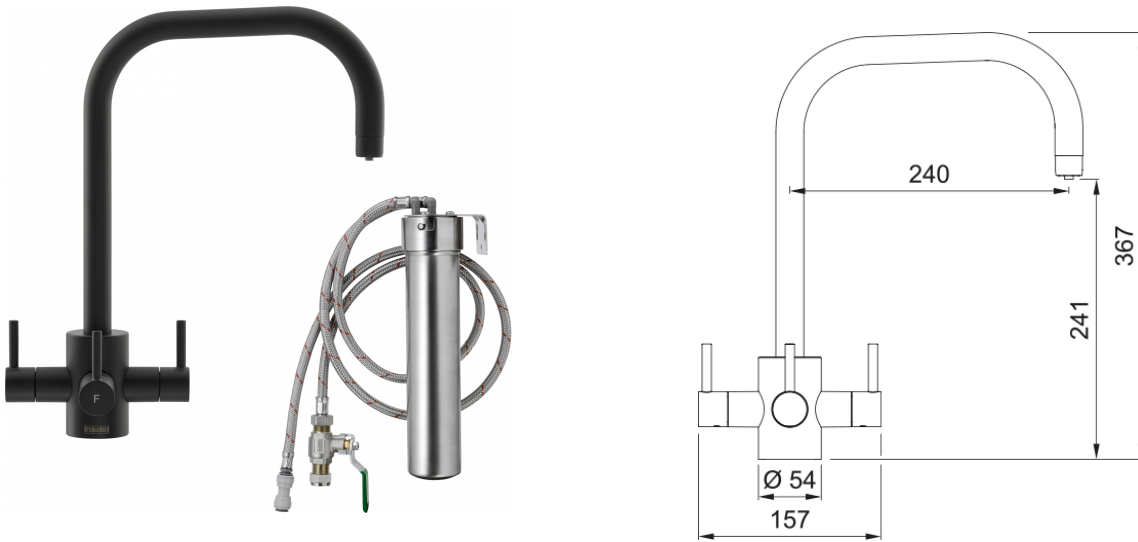

TASSO Tasso Matt Black (UK) | 120.0615.451

Tasso Matt Black finish, Overall height 367mm, 3 Lever, Ceramic Valves. Delivers Hot, Cold & Filtered Water, includes Stainless Steel Filter Housing Kit with Franke 03 Cartridge. Please use this code to order a product being fitted in the UK or Republic of Ireland.

Product Information

Spout version	U - spout
Colour	Matt Black
Type of material	Brass

Dimensions

Tap hole diameter	35 mm
Cartridge dimension	1/2" headworks

Installation

Fixation type	1 Bolt
Water supply hose connection	1/2"
Water supply hose length	250 mm

Product specifications

Pressure	High pressure
Version	Swivel spout
Tap operation	Triple handle
Tap rotation	360°

Product Identification

Product brand	FRANKE
Product family	Maris
Model range	Tasso

Properties