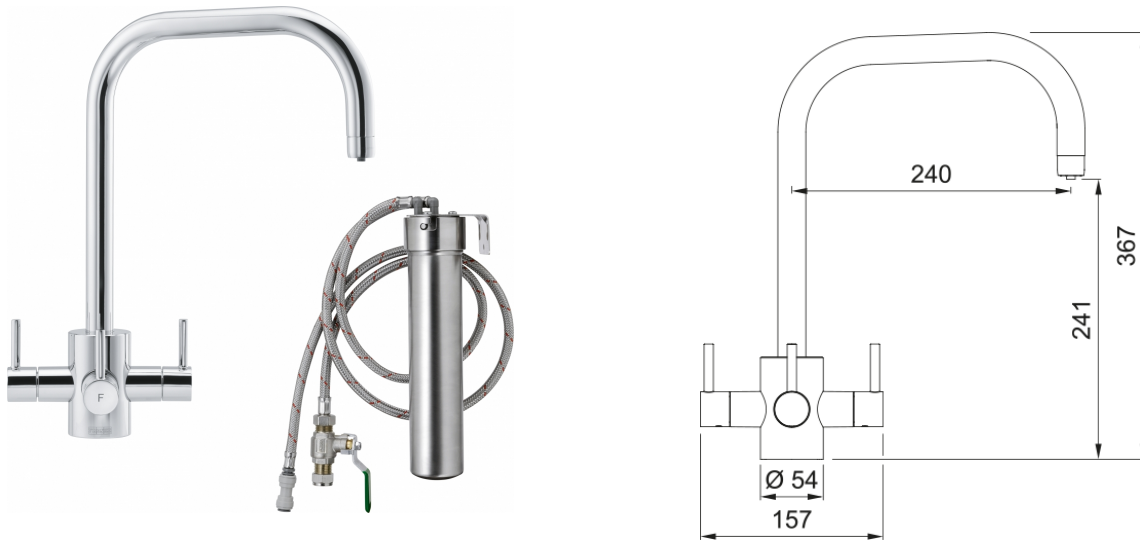

## Tasso Chrome (UK) | 120.0615.447

Tasso Chrome finish, Overall height 367mm, 3 Lever, Ceramic Valves. Delivers Hot, Cold & Filtered Water, includes Stainless Steel Filter Housing Kit with Franke 03 Cartridge. Please use this code to order a product being fitted in the UK or Republic of Ireland.

### Product Information

Spout version	U - spout
Colour	Chrome
Type of material	Brass

### Dimensions

Height Overall	367.0
Tap hole diameter	35 mm
Cartridge dimension	1/2" headworks

### Installation

Fixation type	1 Bolt
Water supply hose connection	1/2"
Water supply hose length	250 mm