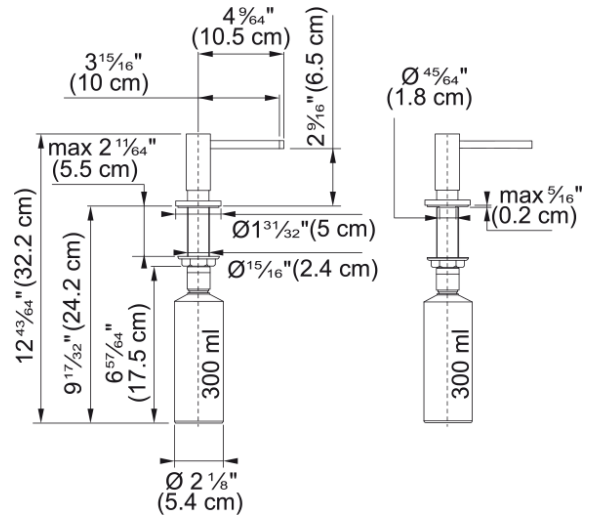

Active Plus Soap Dispenser Chrome | 119.0547.902

Active Plus Soap Dispenser Chrome finish, Overall height 90mm, ½ Litre Bottle. Fast & easy to operate hand pump for all liquid soaps.

Product Information

Type of material	Brass
Colour	Chrome
Sub-category	Soap dispenser

Product Identification

Product family	None
Model range	Active